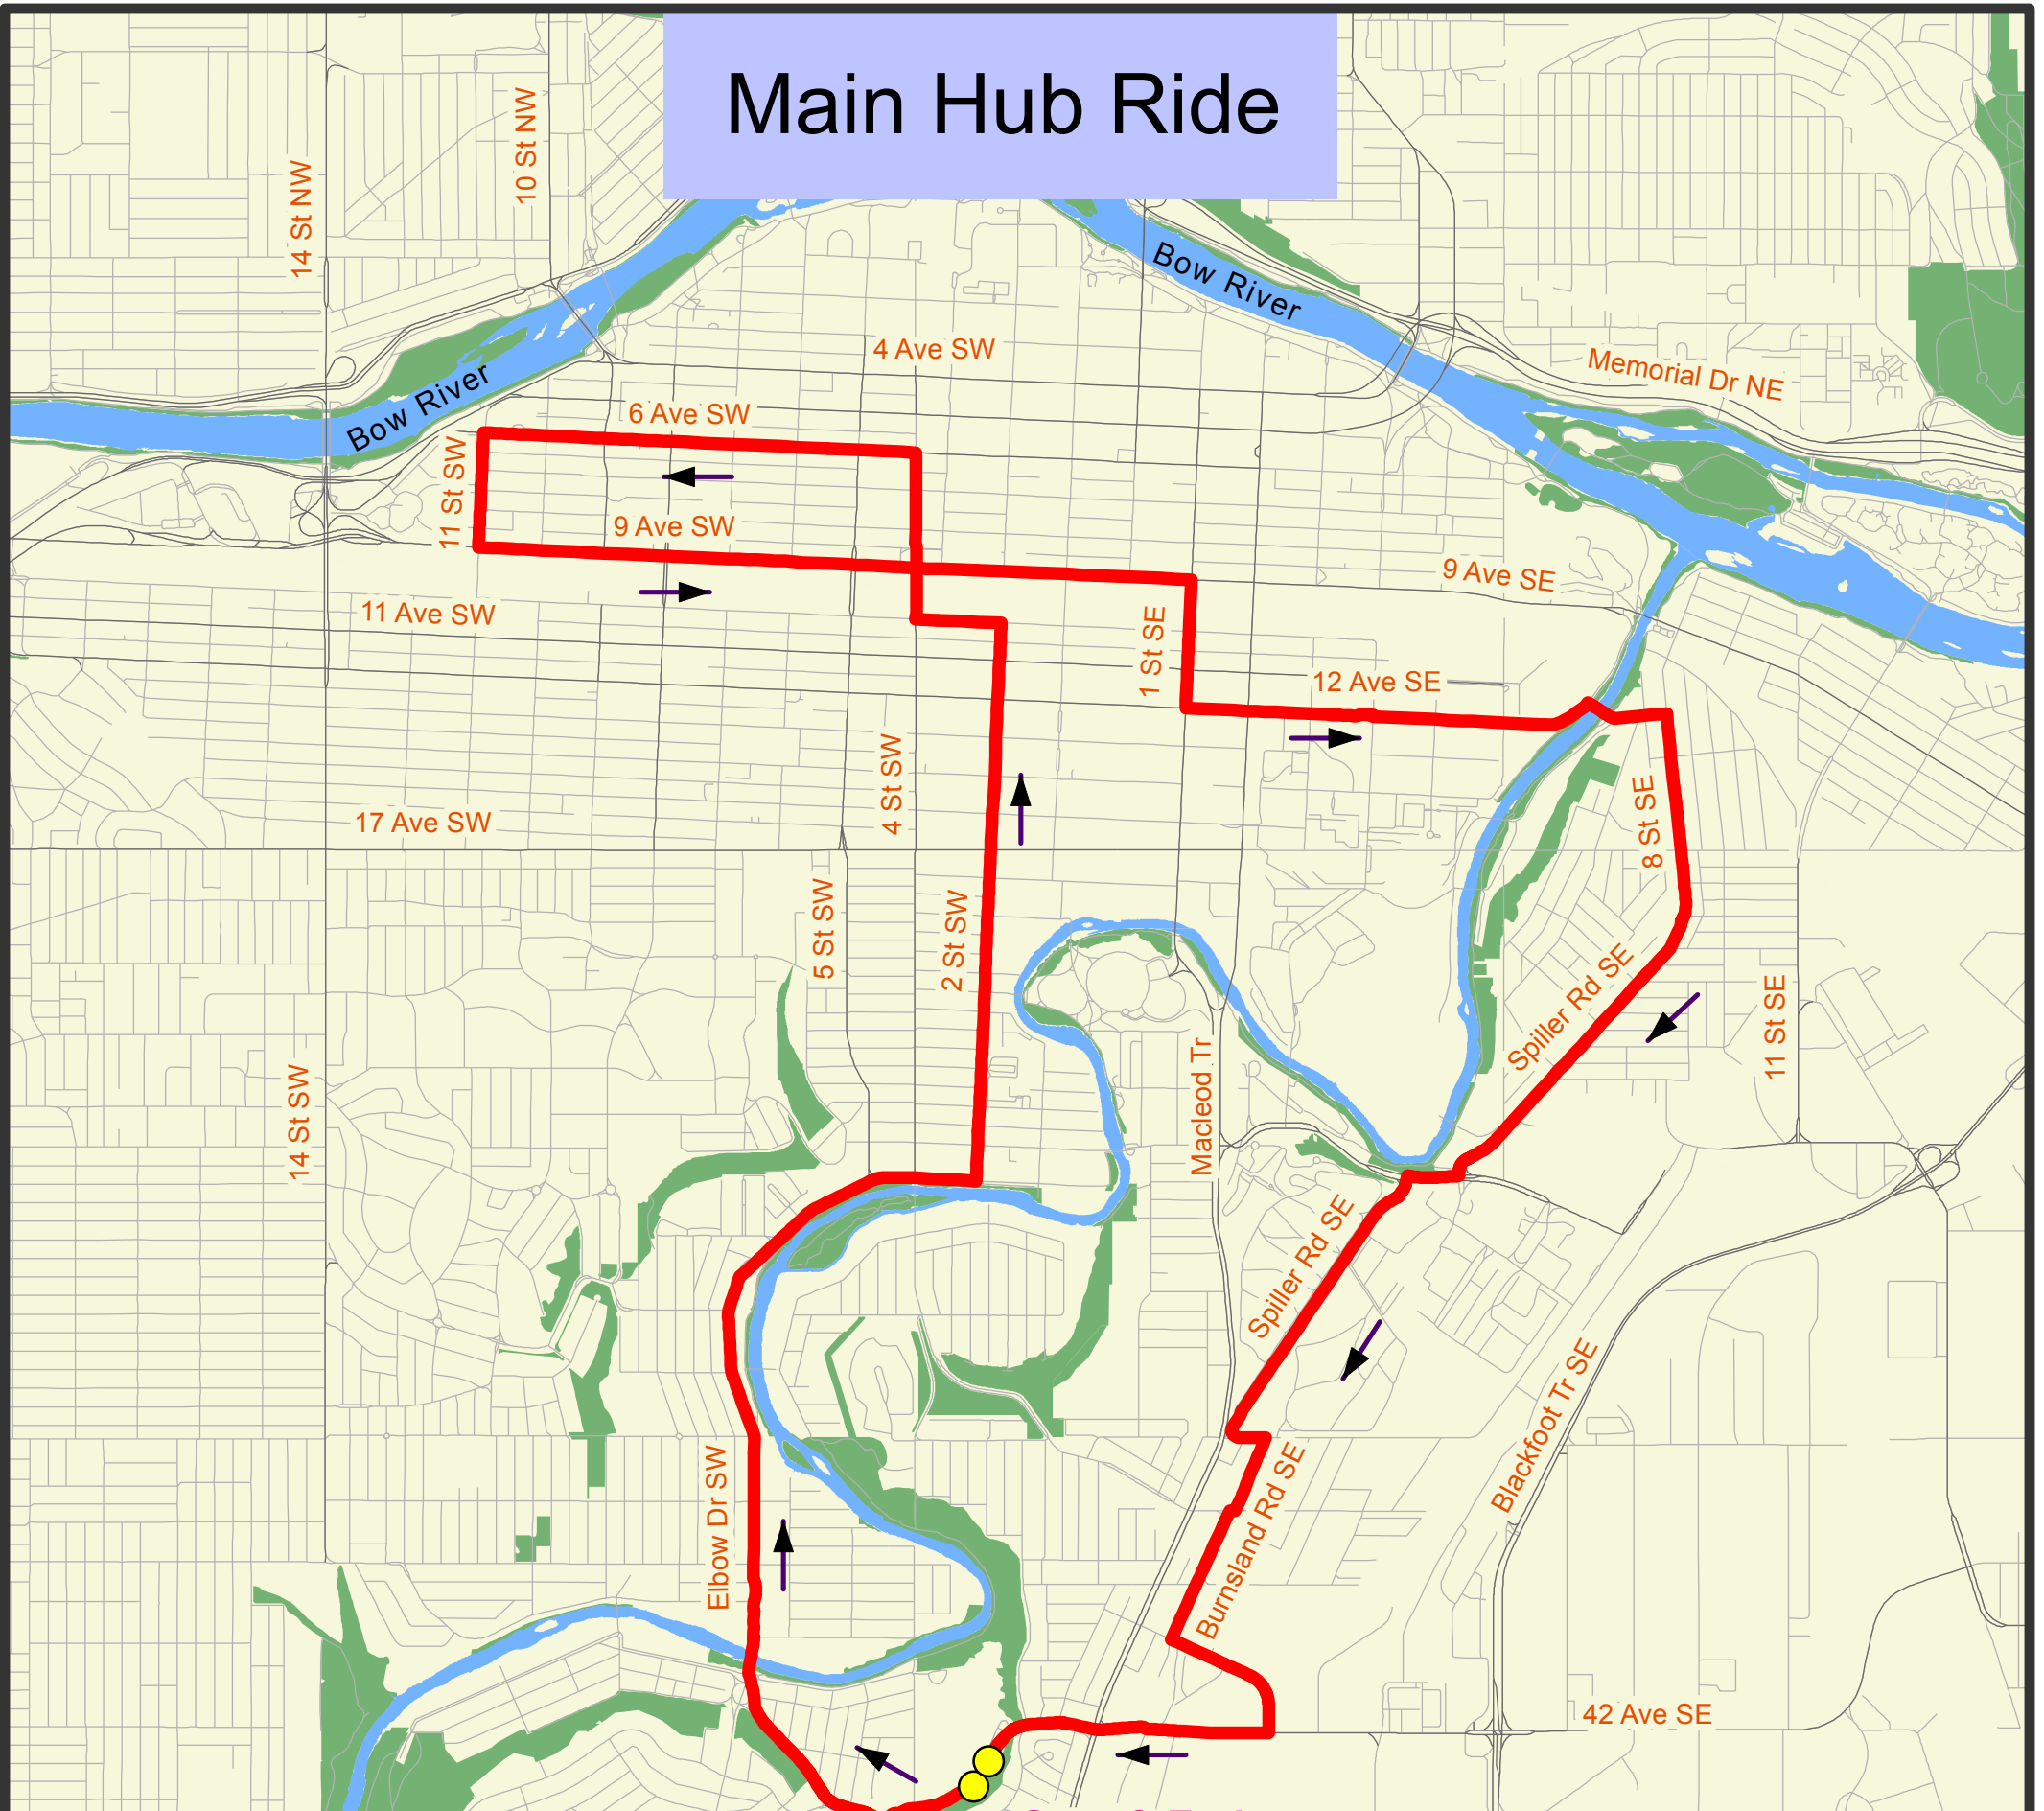

Main Hub Ride

Start & End:
Stanley Park

Kilometers

Scale: 1:20,000

Tour de Nuit Society
Date Completed: July 2016
Source: City of Calgary
Cartographer: Kai Wang, Shuming Bu